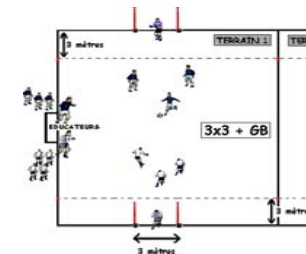

FUTSAL CRITERIUM JEUNES

SAISON 2018/2019

DATE : dimanche 3 février 2019

CATÉGORIE : U9

PLATEAU n° : 57

CENTRE DE : OBERHOFFEN S MODER, COSEC, Rue de la forêt

DURÉE DES RENCONTRES : 10 min

j'ai RÊVÉ
le foot

Groupe A U9 (Terrain 1)	Groupe B U9 (Terrain 2)
OBERHOFFEN 1	OBERHOFFEN 2
ROUNTZENH/Euffried 1	ROUNTZENH/Euffried 2
NIEDERSCHAE.1	NIEDERSCHAE.2
WEYERSHEIM 1	WEYERSHEIM 2

1	13h00	Terrain 1	OBERHOFFEN 1	ROUNTZENH/Euffried 1		-	
2	13h00	Terrain 2	OBERHOFFEN 2	ROUNTZENH/Euffried 2		-	
3	13h12	Terrain 1	WEYERSHEIM 1	NIEDERSCHAE.1		-	
4	13h12	Terrain 2	WEYERSHEIM 2	NIEDERSCHAE.2		-	
5	13h24	Terrain 1	NIEDERSCHAE.1	OBERHOFFEN 1		-	
6	13h24	Terrain 2	NIEDERSCHAE.2	OBERHOFFEN 2		-	
7	13h36	Terrain 1	ROUNTZENH/Euffried 1	WEYERSHEIM 1		-	
8	13h36	Terrain 2	ROUNTZENH/Euffried 2	WEYERSHEIM 2		-	
9	13h48	Terrain 1	OBERHOFFEN 1	WEYERSHEIM 1		-	
10	13h48	Terrain 2	OBERHOFFEN 2	WEYERSHEIM 2		-	
11	14h00	Terrain 1	ROUNTZENH/Euffried 1	NIEDERSCHAE.1		-	
12	14h00	Terrain 2	ROUNTZENH/Euffried 2	NIEDERSCHAE.2		-